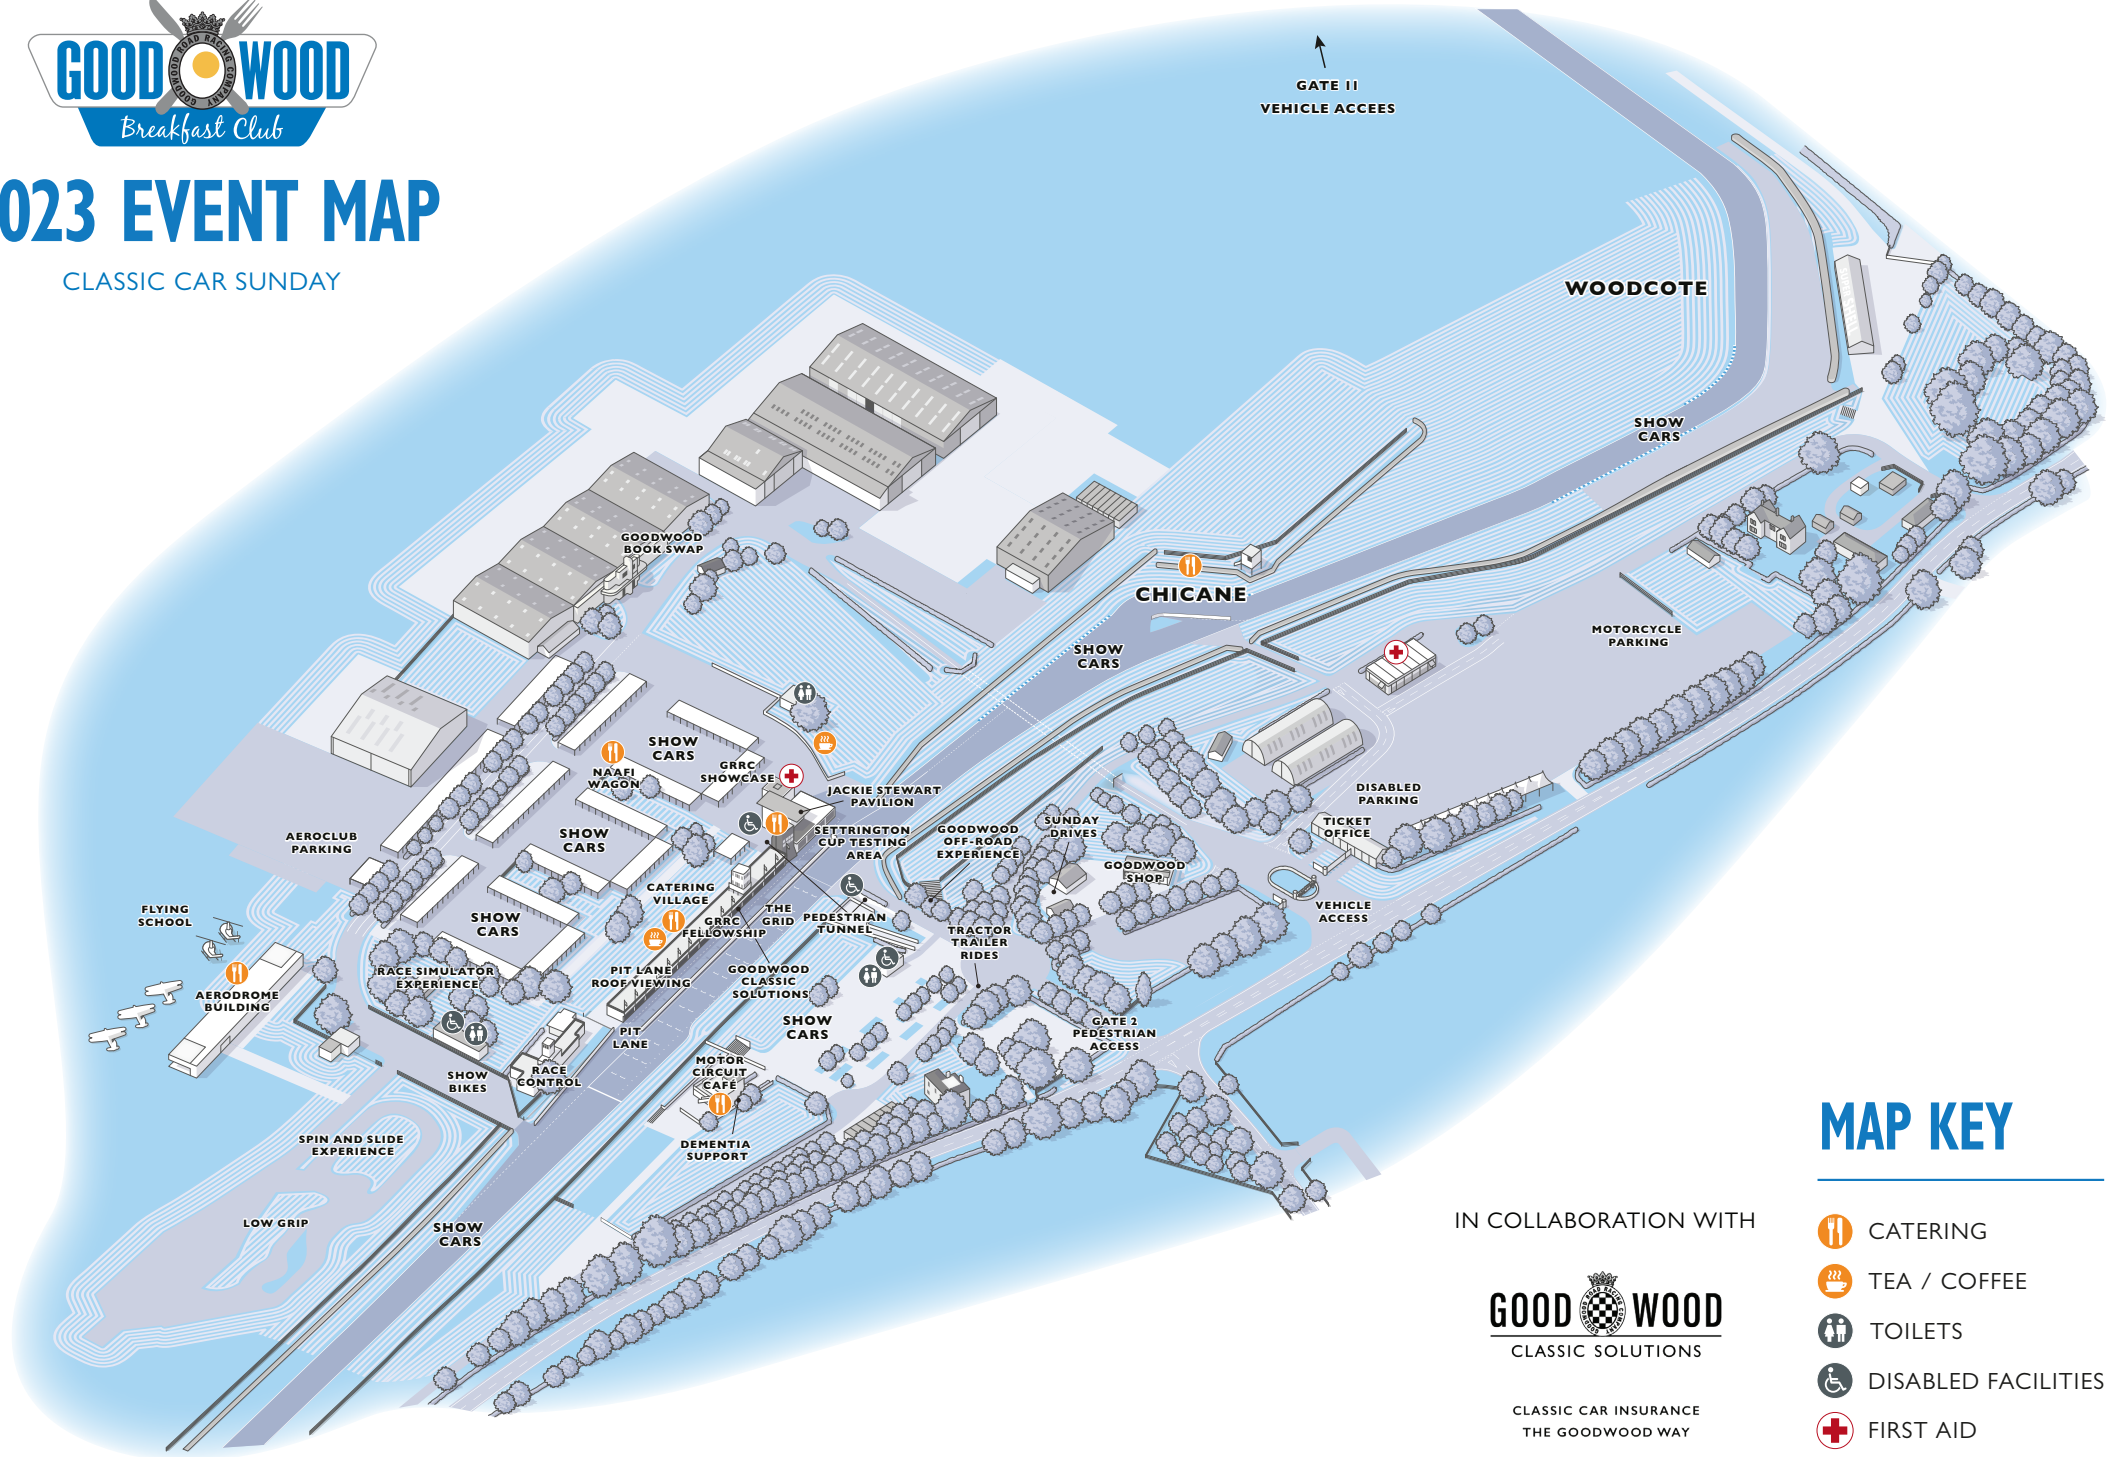

# 2023 EVENT MAP

CLASSIC CAR SUNDAY

## MAP KEY

- CATERING
- TEA / COFFEE
- TOILETS
- DISABLED FACILITIES
- FIRST AID

IN COLLABORATION WITH

CLASSIC CAR INSURANCE  
THE GOODWOOD WAY